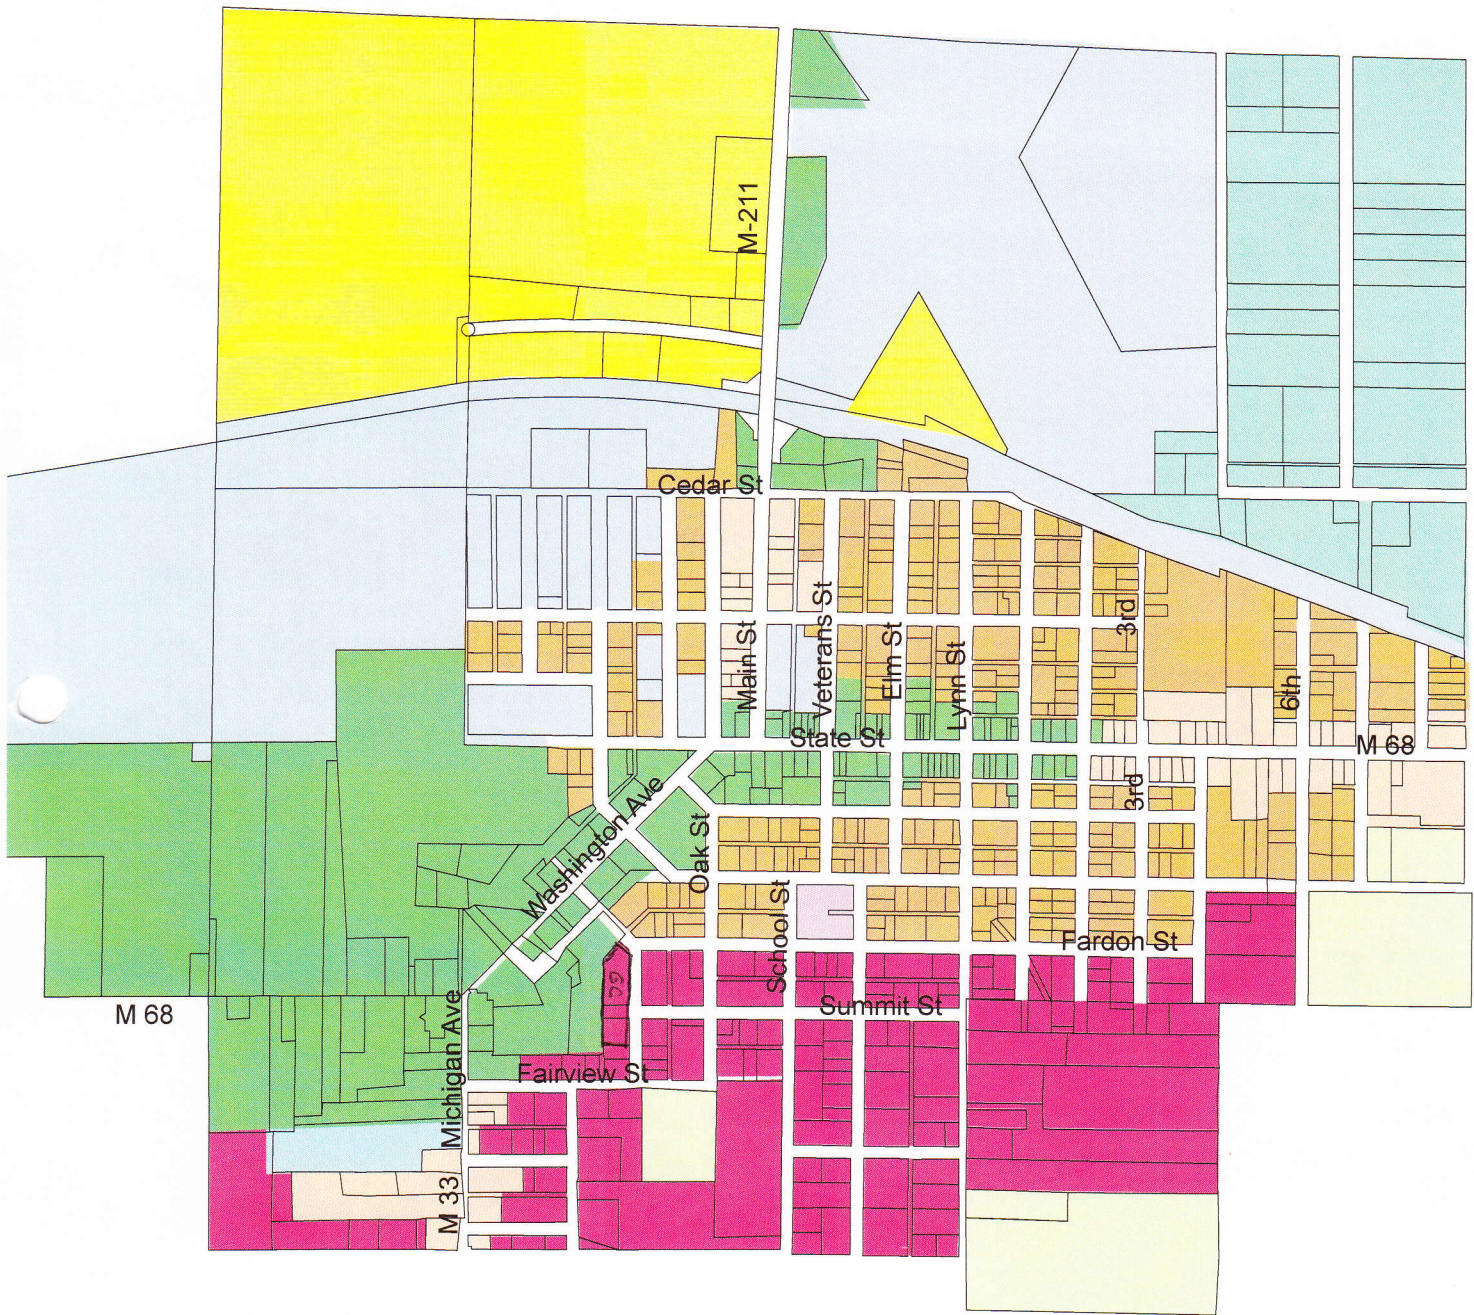

CITY OF ONAWAY

NEW ZONING

Legend

11ZONE

ZONE

- Community Facilities
- General Commercial
- Industrial
- Low Density Residential

- Medium Density Residential
- Multi-Family
- Mobile Home
- Office Residential
- Professional Commercial
- Restricted Residential